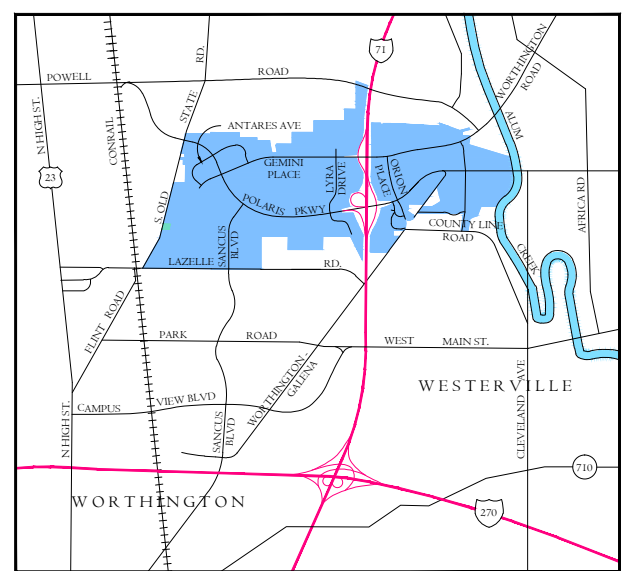

7965 N. High St., Suite 340
 Columbus, Ohio 43235
 Phone: 614.885.1700
 Fax: 614.885.1701
 www.ctconsultants.com

Location Map

January, 2018

Key

- | | | | | | | | | | |
|---------------------------------|-----------------------------|------------------------------|------------------------------|--------------------------------|--|--------------------------------------|--|---------------------------------|-----------------------------|
| 1 Applebee's | 17 Chase - McCoy Center | 33 House Of Japan | 49 Offices at Polaris | 65 Sancus Retail Center | 81 Quick Inc. | 97 Fifth/Third Bank | 113 Costco Gas | 129 Walgreen's | 145 Valvoline |
| 2 Firebirds/Core Life | 18 Polaris Commerce Center | 34 Capella Center | 50 Offices at Polaris | 66 Polaris Fashion Place | 82 Cranel | 98 The Market at Polaris | 114 Mitchell's Steakhouse | 130 Avenue at Polaris | 146 Ikea |
| 3 Starbucks | 19 Fire Station/Water Tower | 35 Polaris Center I | 51 Quest Business Center | 67 Polaris Professional Center | 83 Pella Windows | 99 Candlewood Suites | 115 Royal Ginger | 131 AutoZone | 147 Ashley/Morris Furniture |
| 4 Marcella's | 20 Sunoco | 36 Pointe at Polaris | 52 United Health Care | 68 Polaris Medical Center | 84 Rockford Homes | 100 Haverly Furniture | 116 The Lakes at Polaris | 132 Jason's Deli | 148 Value City Furniture |
| 5 O'Charley's | 21 Arby's | 37 Orion Office Park | 53 Polaris View | 69 JP Morgan Chase | 85 Mr. Tire | 101 Red Robin | 117 Gemini Place Retail Center 3 | 133 Medical Office | 149 Staybridge Suites |
| 6 Taco Bell/Pizza Hut | 22 Bar Louie | 38 McGraw Hill | 54 United Dairy Farmers | 70 CVS | 86 Pier I | 102 Polaris Neighborhood Center 3 | 118 Cambria Suites | 134 Polaris Place | 150 At Home |
| 7 Smokey Bones BBQ | 23 Quaker Steak & Lube | 39 Corporate One Credit | 55 Huntington Bank | 71 C.A.R.S. at Polaris | 87 Tilted Kilt | 103 Front Room Furnishings | 119 L.A. Fitness | 135 Tim Horton's | 151 Polaris Retirement |
| 8 Jared The Galleria of Jewelry | 24 NTB | 40 Offices at Polaris | 56 Homewood Suites | 72 Capital Lighting | 88 Lifeway Retail Center | 104 Rave Motion Pictures | 120 Polaris Neighborhood Center 4 | 136 Goo Goo Car Wash | 152 Burger King |
| 9 MacKenzie River Pizza | 25 Comfort Inn | 41 Beacon Insurance | 57 Skyline Chili | 73 La Petite Academy | 89 Texas Roadhouse Grill | 105 Tire Discounters | 121 Eddie Merlot's | 137 Cabela's | 153 Corner Bakery |
| 10 Wendy's | 26 Magic Mountain | 42 Polaris Innovation Center | 58 Polaris Neighborhood Ctr. | 74 The Cabinet Shop | 90 Capella Center 2 | 106 Hampton Inn & Suites | 122 Gemini Place Towne Center | 138 Residence Inn | 154 Paramount |
| 11 Extended Stay of America | 27 Carrabba's Italian Grill | 43 Shell | 59 DSW | 75 Alpha Graphics | 91 Azia Oriental Rugs | 107 Hilton Hotel | 123 Sonic | 139 Holiday Inn Express | 155 Art Van |
| 12 Polaris Towne Center | 28 Hilton Garden Inn | 44 BP | 60 Olive Garden | 76 Newcome Electronic Systems | 92 Chase | 108 Polaris West | 124 Lifestyle Center - Polaris Fashion Place | 140 801 Polaris Apartments | 156 Duluth Trading Company |
| 13 Lowe's | 29 Waffle House | 45 McDonald's | 61 Red Lobster | 77 Hugs and Hearts | 93 Gemini Shopping Center | 109 Potbelly's/Omaha Steak/Vit. Shop | 125 Valvoline | 141 Matt The Millers/DXL | 157 Top Golf |
| 14 Target | 30 La-Z-Boy | 46 Steak & Shake | 62 Vacant | 78 Olentangy Management | 94 Sancus Neighborhood Shopping Center | 110 BJ's Restaurant/Brewhouse | 126 Raising Canes | 142 Roosters | |
| 15 Cort Furniture | 31 Mattress Firm | 47 Polaris Grille | 63 BP | 79 Polaris Family Dentistry | 95 Polaris Neighborhood Center 2 | 111 Mimi's Cafe | 127 Firestone | 143 Westar Nhbhd. Retail Center | |
| 16 AAA Car Care | 32 Rude Dog Bar & Grill | 48 Four Points Hotel | 64 Bedrooms First | 80 EDS Industrial Solutions | 96 Star Lanes | 112 Costco | 128 McDonald's | 144 Ravines at Westar | |